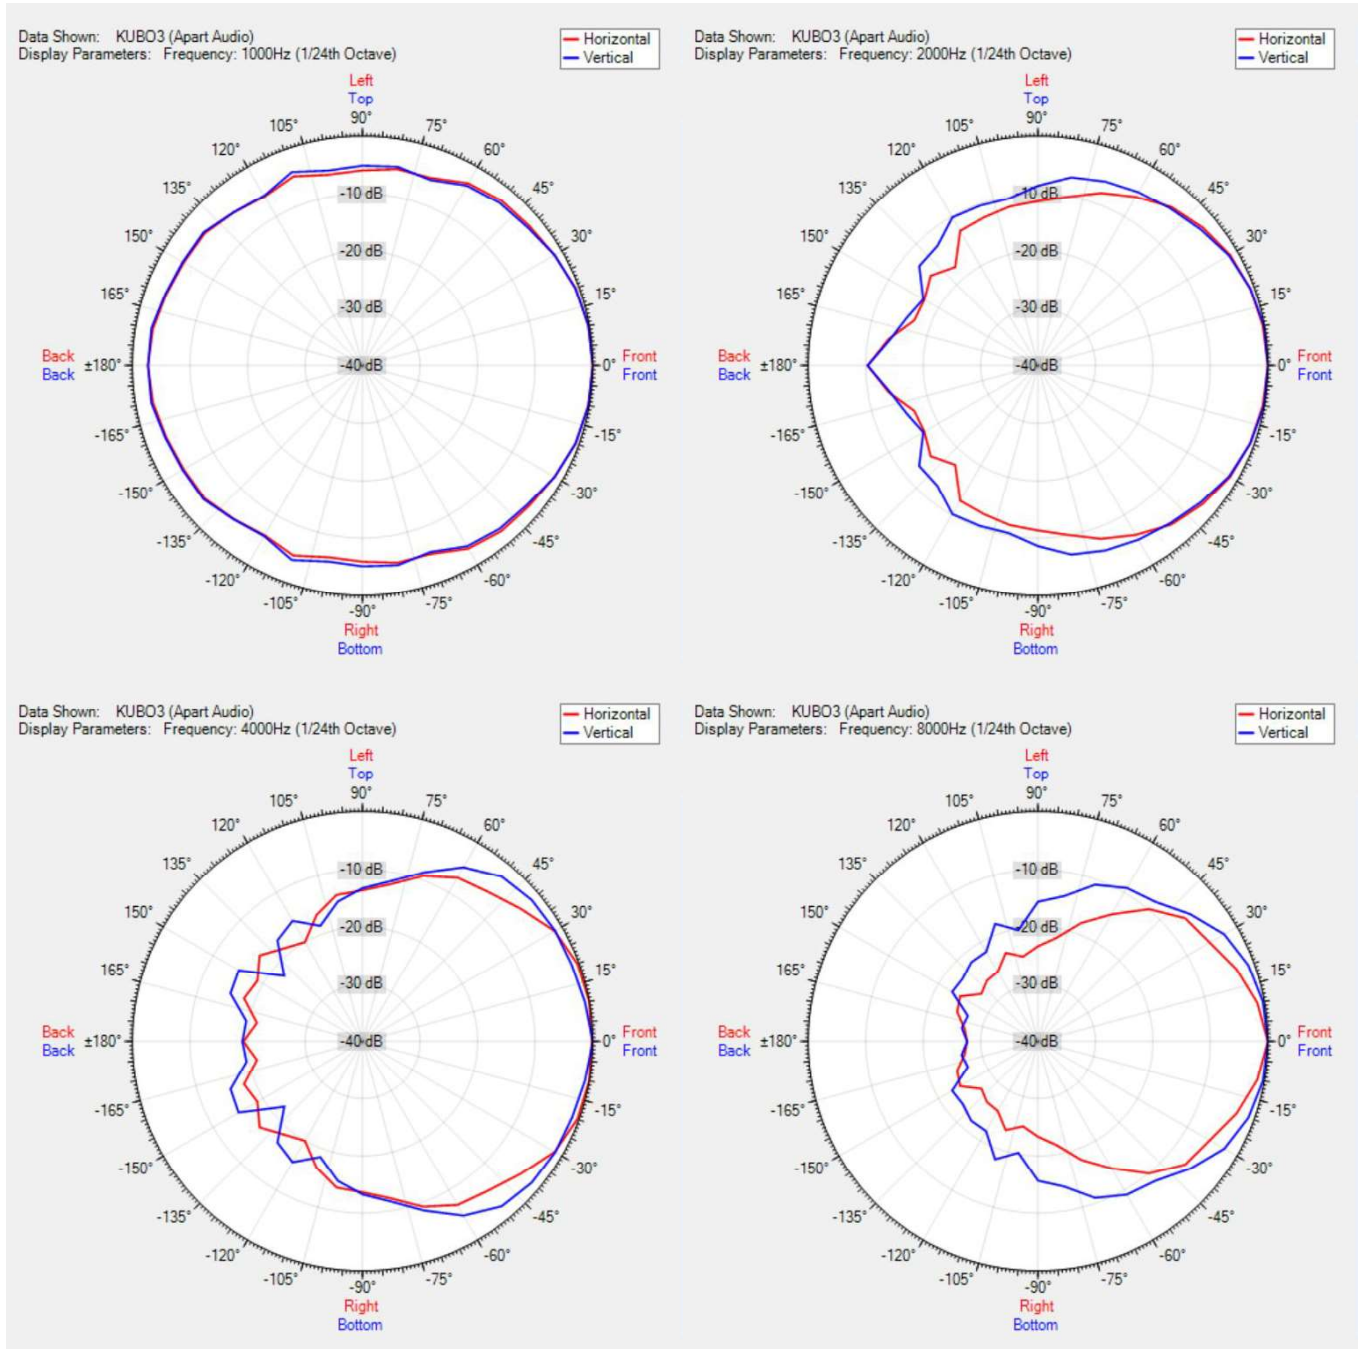

KUBO3-BL

3" compact design full range cabinet loudspeaker, black

The compact KUBO3 design loudspeaker comes with a 3" full range driver unit and bass reflex port providing a fast and dynamic bass response. The exceptional symmetrical cube-shaped designed KUBO3 produces 40 watts dynamic power at 8 ohms. The K-Mount bracket combined with the carefully designed fixing K-bolts grant you a safe and comfortable loudspeaker hook-up.

The easy cable management and 140° vertical or horizontal mounting possibility allows you to install the KUBO3 everywhere on any type of wall or ceiling. The in & link connection with euroblock connectors, offers easy daisy chaining of multiple KUBO loudspeakers. The installer friendly end-caps, held in place by 14 integrated strong neodymium magnets, hide all connections and bracket hardware on both sides. The unseen original and timeless KUBO cabinet will blend audio in with any kind of interior, adding elegance to any architect designed environment.

TECHNICAL SPECIFICATIONS

height in mm	125	width in mm	131
depth in mm	109	loudspeaker system	full range
woofer size in inch	3	woofer cone material	polypropylene
mounting system	U-bracket	colour	black / white
impedance (ohms)	8	low impedance dynamic power in watts	40
low impedance RMS power in watts	25	SPL 1W/1m in dB	89
max SPL 1m in dB	101	frequency response in Hz	94 - 20K
main construction material	ABS plastic	grille main material	steel
IP rating		Horizontal dispersion angle 1000 Hz	180°
Vertical dispersion angle 1000 Hz	180°	closest RAL colour (subject to deviations)	RAL9016 (W) / RAL9011 (BL)
Net weight product (kg)	0,97		

POLAR PLOTS